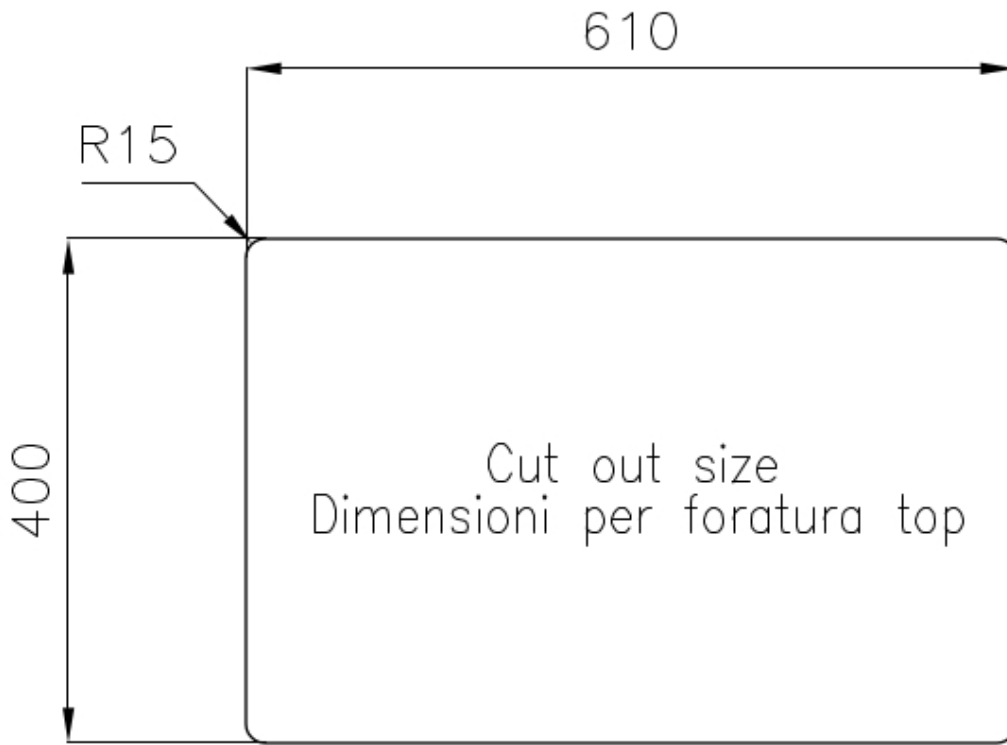

OPTIONAL ACCESSORIES