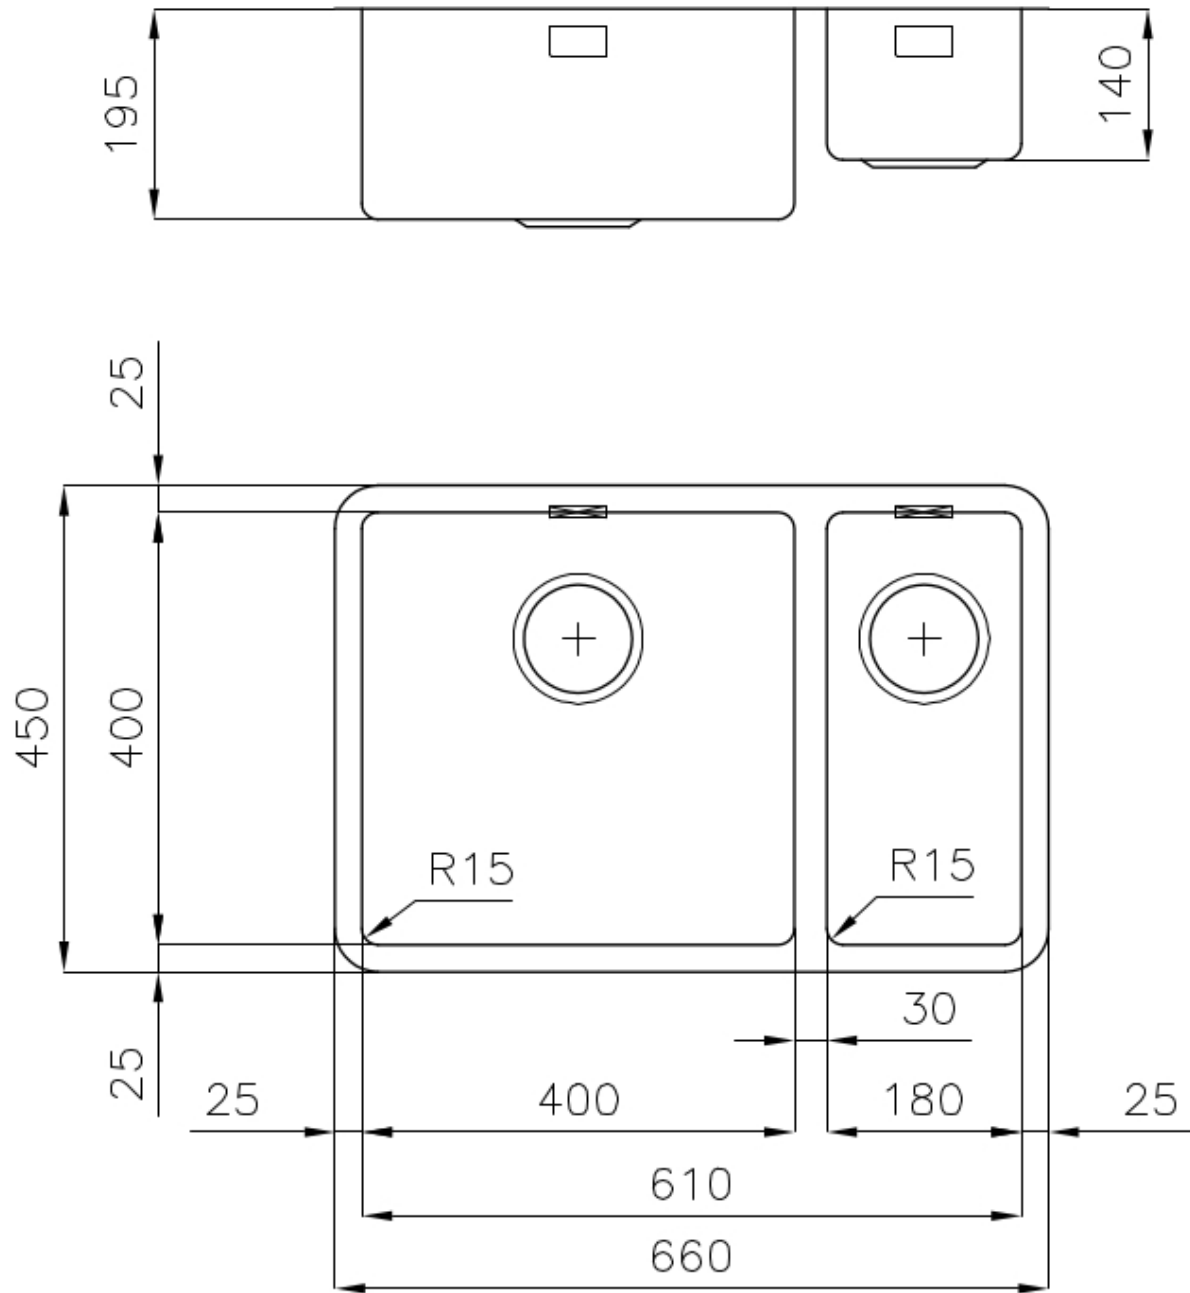

Sink KE - R15

Tank on the left

Kitchen Sinks

Code: 2202 852

DETAILS

Edge/Installation Type	Undermount
Finish	Foster brushed
Material	AISI 304 stainless steel
Texture	Foster brushed
Base	80 cm
Dimensions	660x450 mm
Standard fittings	Fixing hooks, gasket, drain, overflow and siphon, boxed packing
Mixer holes	No standard holes
Built-in hole	View technical data sheet

Drainer No

Width 66 cm

Bowl dimension 400x400 + 180x400mm

Number of bowls 2 bowls

Waste fitting 3,5" drain

FEATURES

Basket 3,5" waste fitting The drain is equipped with a large 3.5" drain, with the practical basket cap that prevents the discharge of solid parts.

High thickness 1mm thick steel. A significant thickness, which guarantees the maximum sturdiness and durability.

Perimetral overflow The overflow is always a security on the Foster sinks that prevents the overflow of water in case of oversights. The perimeter drain solution improves aesthetics thanks to its square and essential shape.

Small radius Bowls with squared shapes with a modern design and an increased capacity, for a minimal aesthetics connected with an extreme practicality.

TECHNICAL DATA

OPTIONAL ACCESSORIES

Cestello inox
8612 000